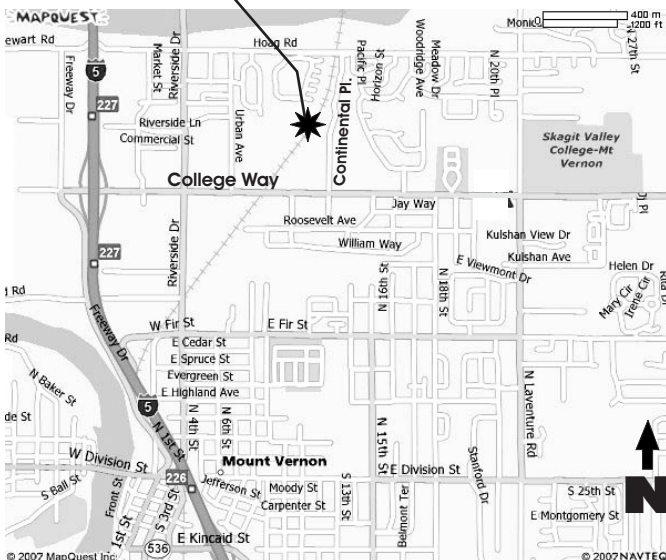

12 O'CLOCK

WHITE OUT

Announcing a New Meeting

WHEN

**Meeting Every Weekday
Monday-Friday
12:00pm -1:00pm**

WHERE

**SKAGIT RECOVERY Rm. #2
1905 Continental Place
Mount Vernon, WA**

*12 O'Clock White Out
Meeting site*

Driving directions from I-5 ,
Take the College Way Exit and head
east on College Way
From the freeway take a left at the
4th light onto Continental Place.
Take the third left driveway after
the Police Station on left.
Look for Room #2
Do not park in Chiropractor
Office space.